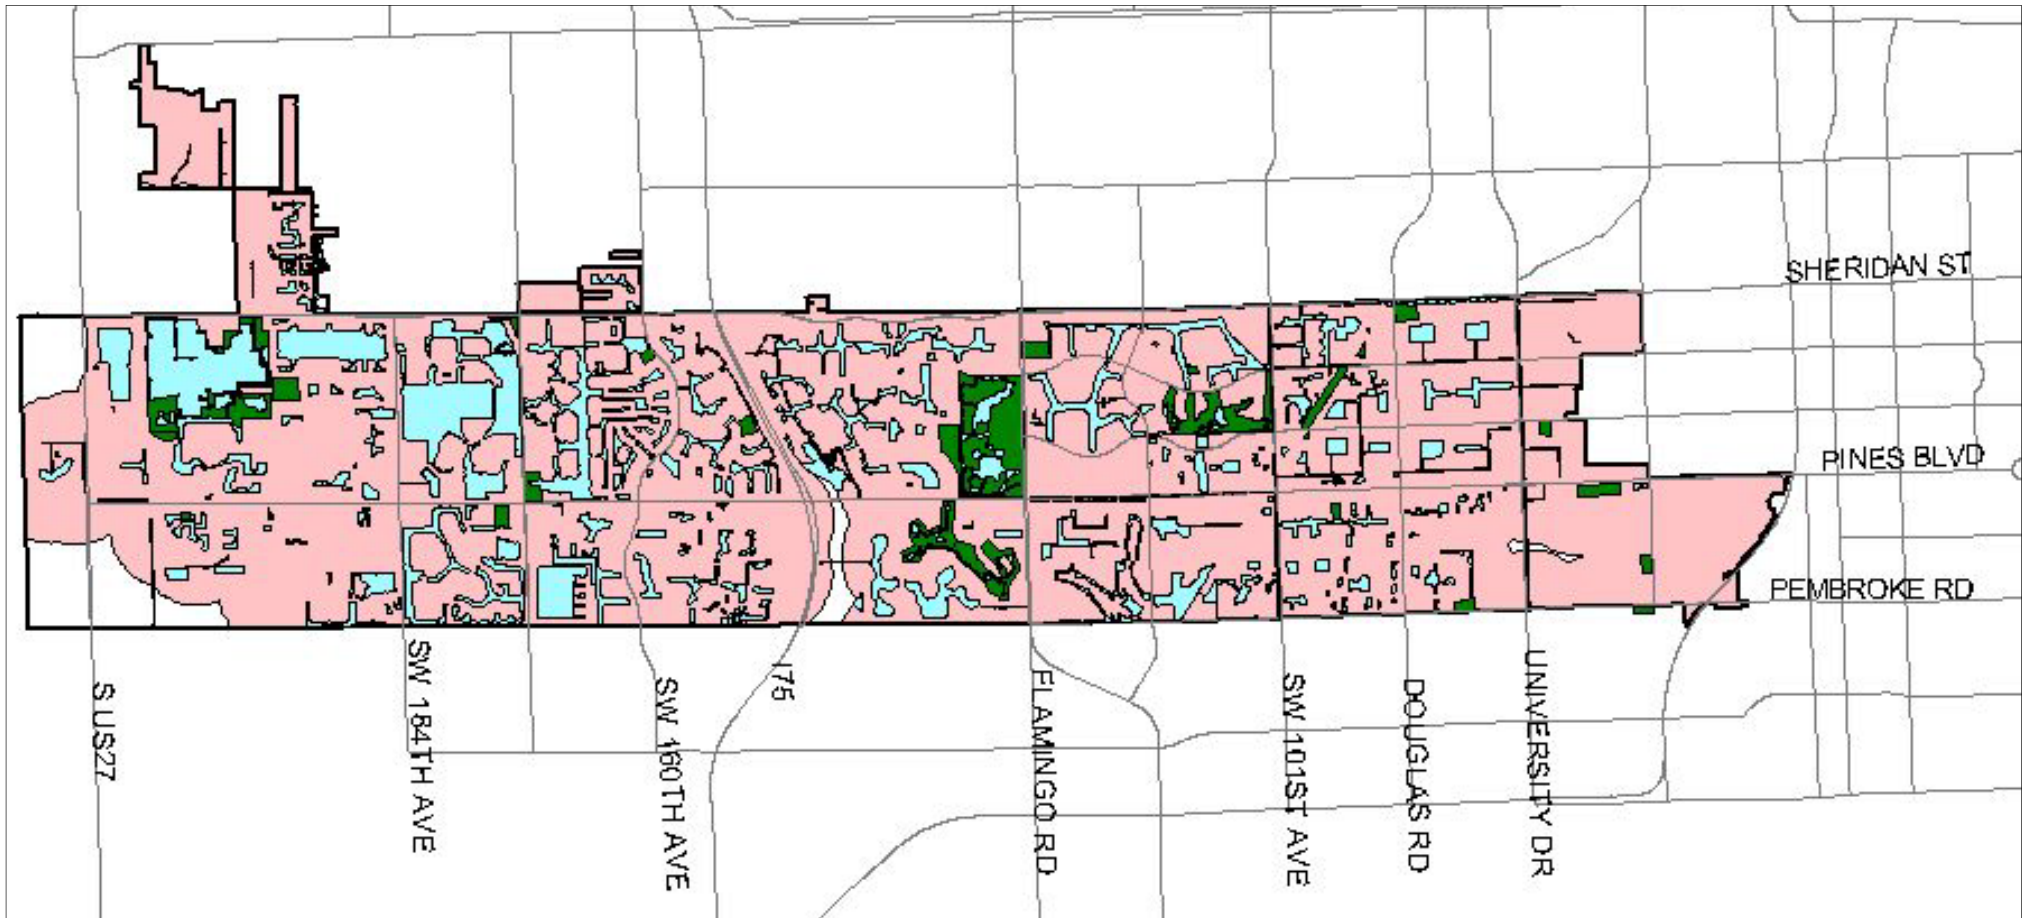

CITY OF PEMBROKE PINES

MAP SHOWING AREAS COVERED BY THE SEXUAL OFFENDER RESIDENCY PROHIBITION ORDINANCE

LEGEND

-  2500 FT BUFFER AROUND PARKS, SCHOOLS & BUS STOPS
-  PARKS
-  WATER