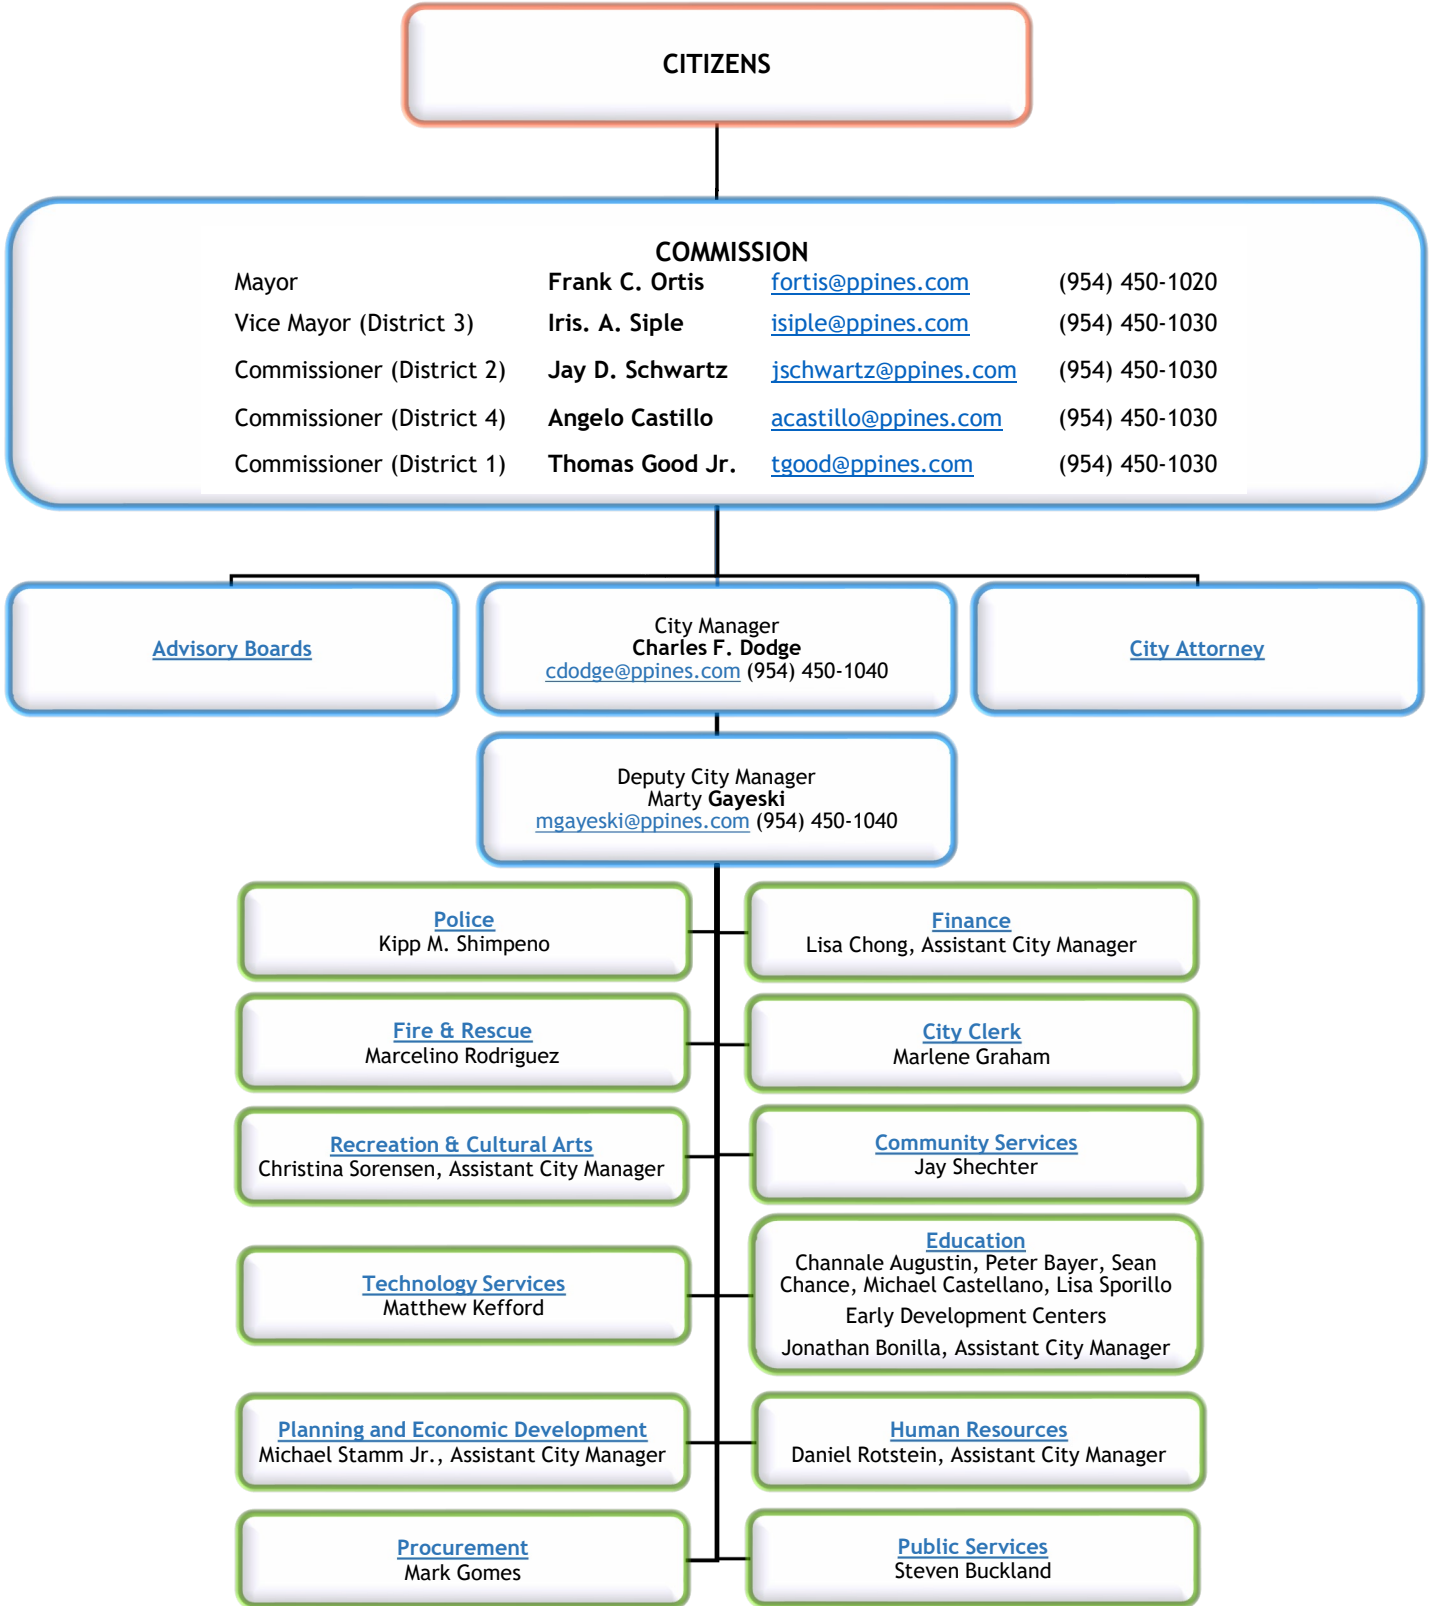

CITY OF PEMBROKE PINES

Organizational Chart

- Legislative and Executive
- Departments